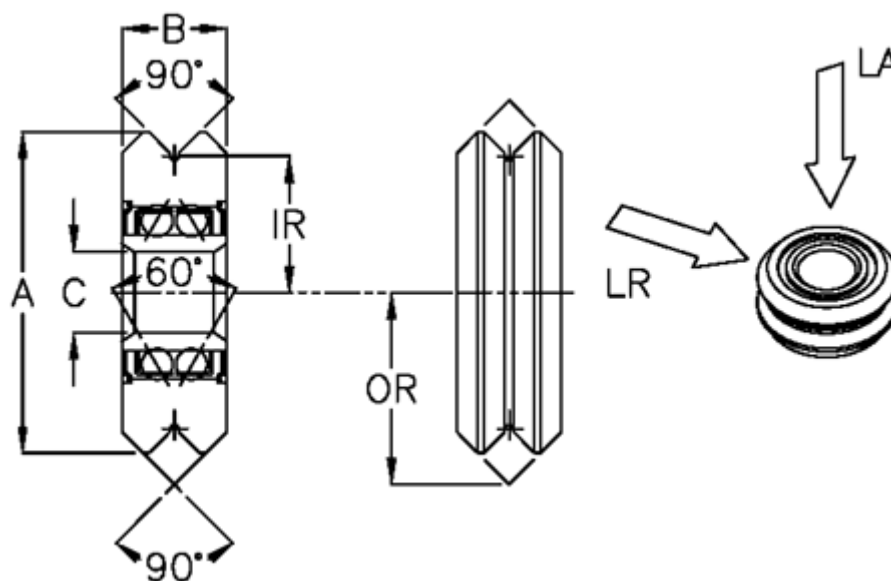

Article number: 05542

Description: Guide wheel W2SSX

Measures

| | |
|--------------------|---------|
| Diameter A | = 30.73 |
| Hole size C | = 9.53 |
| Internal radius IR | = 12.70 |
| Outer radius OR | = 18.26 |
| Width B | = 11.13 |